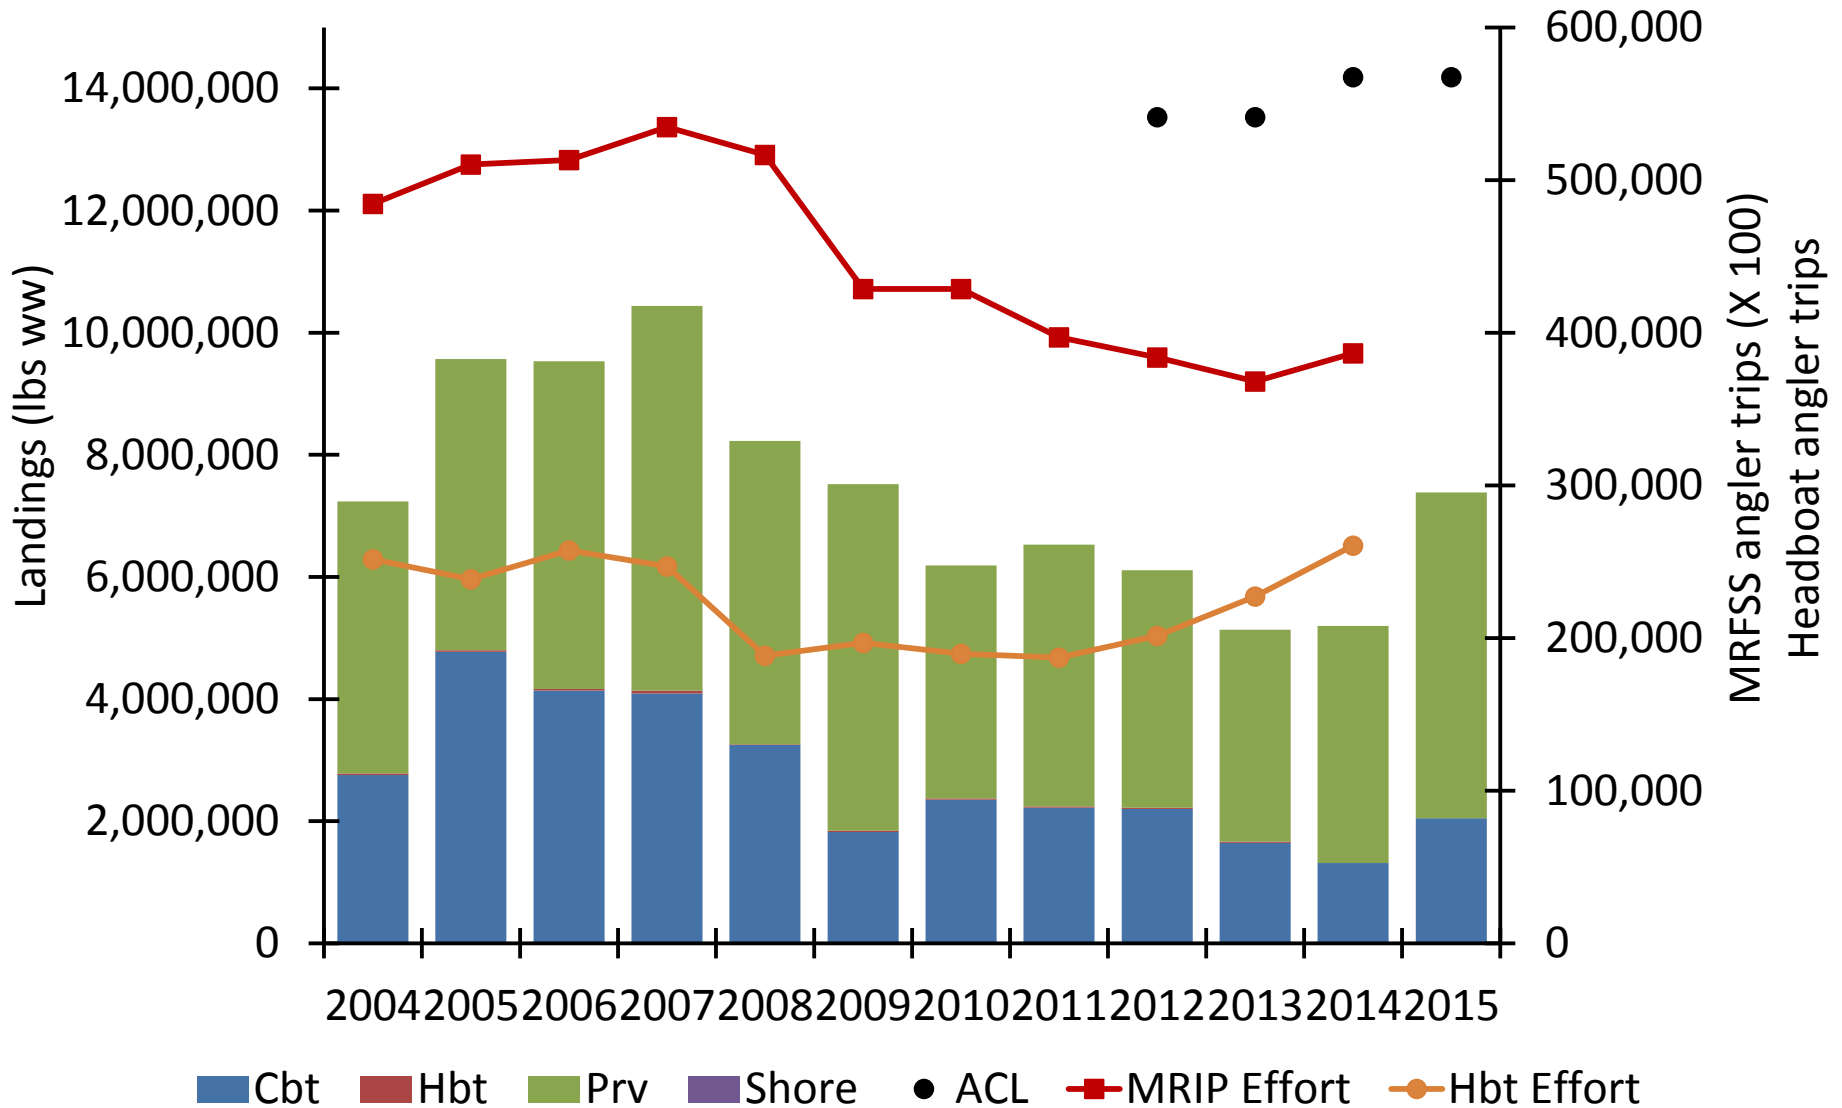

2014 Landings and ACLs

Species Complex	Landings (lbs)	ACL	Units	Percent of ACL	Closure Date
Dolphin	5,227,644	14,187,845	ww	37%	
Wahoo	656,871	1,724,418	ww	38%	

- Area: New England to east Florida

Preliminary 2015 Landings and ACLs

Species Complex	Landings (lbs)	ACL	Units	Percent of ACL	Closure Date
Dolphin	7,411,256	14,187,845	ww	52%	
Wahoo	1,008,568	1,724,418	ww	58%	

- Area: New England to east Florida

Dolphin Rec Landings (lbs ww)

Fishing Year	Charter	Headboat	Private	Shore	Total
2004	2,755,095	27,728	4,452,548	0	7,235,371
2005	4,774,368	23,783	4,772,694	0	9,570,845
2006	4,137,957	25,903	5,370,256	0	9,534,116
2007	4,089,276	47,122	6,300,261	0	10,436,659
2008	3,246,604	12,825	4,964,915	0	8,224,344
2009	1,820,523	24,138	5,672,189	0	7,516,851
2010	2,353,472	19,442	3,814,986	0	6,187,899
2011	2,219,071	20,128	4,289,061	0	6,528,260
2012	2,201,492	20,437	3,886,531	0	6,108,459
2013	1,642,566	21,159	3,472,341	0	5,136,065
2014	1,312,959	27,801	3,886,885	0	5,227,644
2015	2,046,413	28,018	5,336,824	0	7,411,256

- Area: New England to eFL
- MRFSS data from 2004 to 2013; MRIP data for 2014 and 2015

Dolphin

Wahoo Rec Landings (lbs ww)

Fishing Year	Charter	Headboat	Private	Shore	Total
2004	496,012	5,216	611,024	0	1,112,251
2005	252,441	5,790	600,079	0	858,310
2006	219,287	3,001	546,314	0	768,602
2007	391,288	10,278	1,649,416	0	2,050,983
2008	206,539	2,767	457,069	0	666,375
2009	208,835	3,369	583,845	0	796,050
2010	200,407	4,606	391,958	0	596,970
2011	254,215	1,633	444,273	0	700,120
2012	662,852	3,844	885,779	0	1,552,475
2013	201,497	2,984	174,132	0	378,613
2014	247,488	5,095	404,288	0	656,871
2015	314,817	5,297	688,454	0	1,008,568