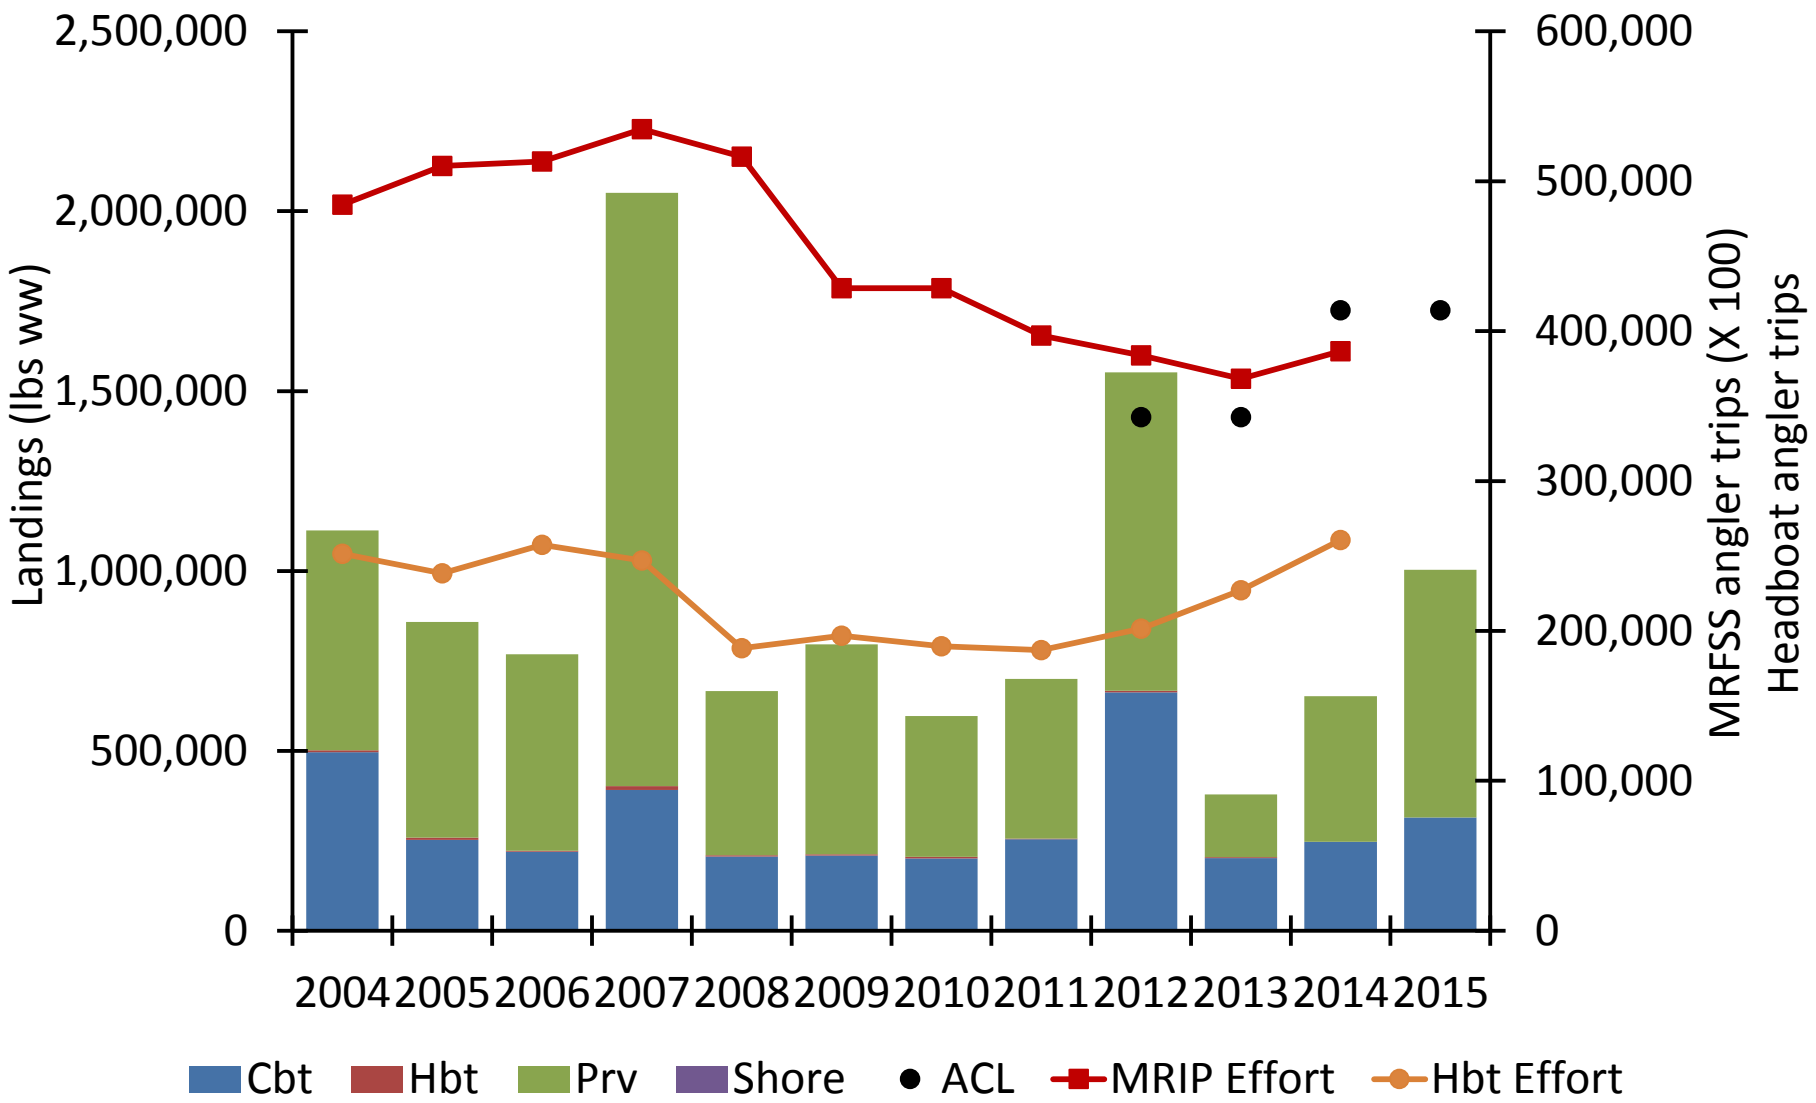

Fishing Year	Charter	Headboat	Private	Shore	Total
2004	2,755,095	27,728	4,452,548	0	7,235,371
2005	4,774,368	23,783	4,772,694	0	9,570,845
2006	4,137,957	25,903	5,370,256	0	9,534,116
2007	4,089,276	47,122	6,300,261	0	10,436,659
2008	3,246,604	12,825	4,964,915	0	8,224,344
2009	1,820,523	24,138	5,672,189	0	7,516,851
2010	2,353,472	19,442	3,814,986	0	6,187,899
2011	2,219,071	20,128	4,289,061	0	6,528,260
2012	2,201,492	20,437	3,886,531	0	6,108,459
2013	1,642,566	21,159	3,472,341	0	5,136,065
2014	1,312,959	27,801	3,886,885	0	5,227,644
2015	2,046,413	28,018	5,336,824	0	7,411,256

- Area: New England to eFL
- MRFSS data from 2004 to 2013; MRIP data for 2014 and 2015

Dolphin

Wahoo Rec Landings (lbs ww)

Fishing Year	Charter	Headboat	Private	Shore	Total
2004	496,012	5,216	611,024	0	1,112,251
2005	252,441	5,790	600,079	0	858,310
2006	219,287	3,001	546,314	0	768,602
2007	391,288	10,278	1,649,416	0	2,050,983
2008	206,539	2,767	457,069	0	666,375
2009	208,835	3,369	583,845	0	796,050
2010	200,407	4,606	391,958	0	596,970
2011	254,215	1,633	444,273	0	700,120
2012	662,852	3,844	885,779	0	1,552,475
2013	201,497	2,984	174,132	0	378,613
2014	247,488	5,095	404,288	0	656,871
2015	314,817	5,297	688,454	0	1,008,568

- Area: New England to eFL
- MRFSS data from 2004 to 2013; MRIP data for 2014 and 2015

Wahoo

Questions?