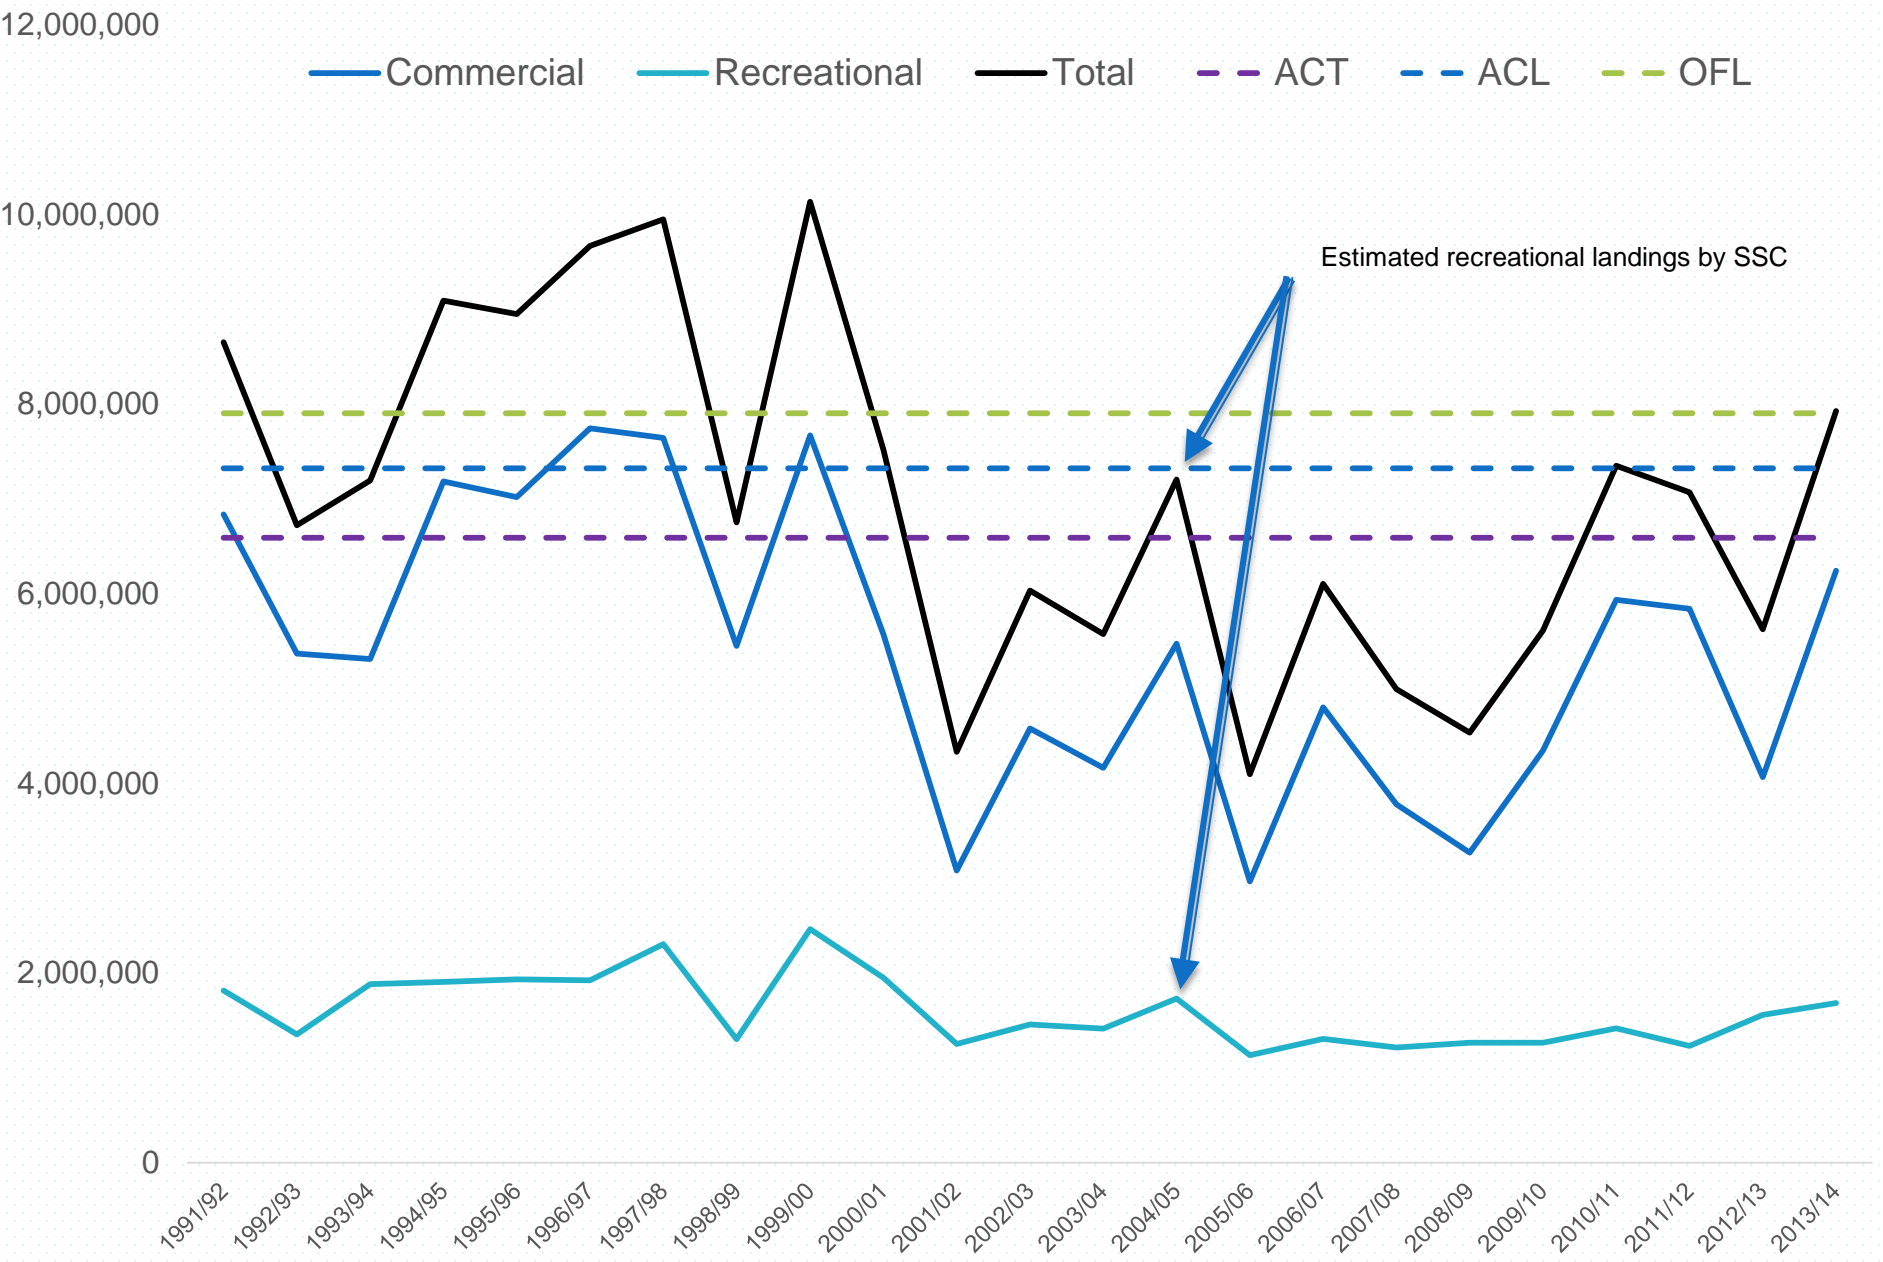

Spiny Lobster

- If landings exceed ACT, the Councils will convene a scientific review panel to determine if regulations need to change
- A framework will be used to implement the changes
- NMFS will work with FL on any regulatory changes
- If the catch exceeds the ACL more than once in the last four consecutive years, the entire system of ACLs and AMs would need to be re-evaluated

2013/2014 Landings*	7,923,969 lbs
ACT= AM	6.59 million pounds =90% of the ACL
ACL=ABC	7.32 million pounds =mean + 1.5 S.D.
OFL=MSY	7.9 million pounds = mean + 2 S.D.

*as of 1/6/15- provided by FWC.
Data are not final.

Spiny Lobster

Commercial Recreational Total ACT ACL OFL

Estimated recreational landings by SSC