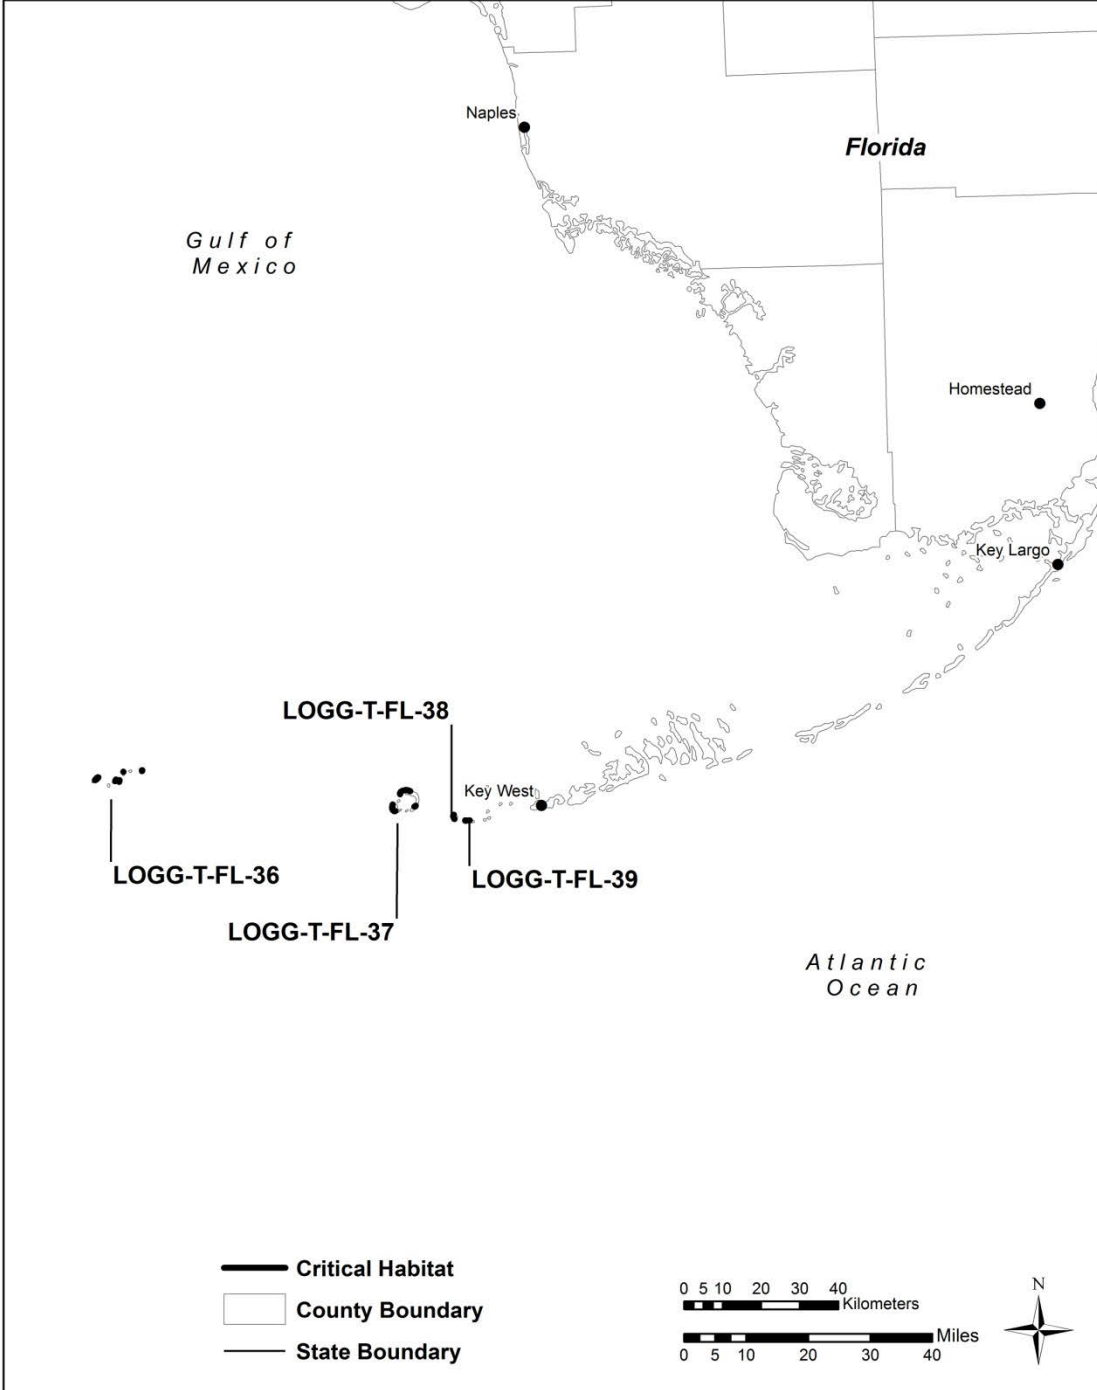

**Loggerhead Sea Turtle Northwest Atlantic Ocean Distinct Population Segment proposed  
Critical Habitat in the Terrestrial Environment  
Overview Maps**

**Index Map of the Northern Recovery Unit Critical Habitat for the Northwest Atlantic Ocean Loggerhead Sea Turtle DPS**

**Index Map of the Peninsula Florida Recovery Unit Critical Habitat  
for the Northwest Atlantic Ocean Loggerhead Sea Turtle DPS**

**Index Map of the Dry Tortugas Recovery Unit Critical Habitat  
for the Northwest Atlantic Ocean Loggerhead Sea Turtle DPS**

**Index Map of the Northern Gulf of Mexico Recovery Unit Critical Habitat  
for the Northwest Atlantic Ocean Loggerhead Sea Turtle DPS**