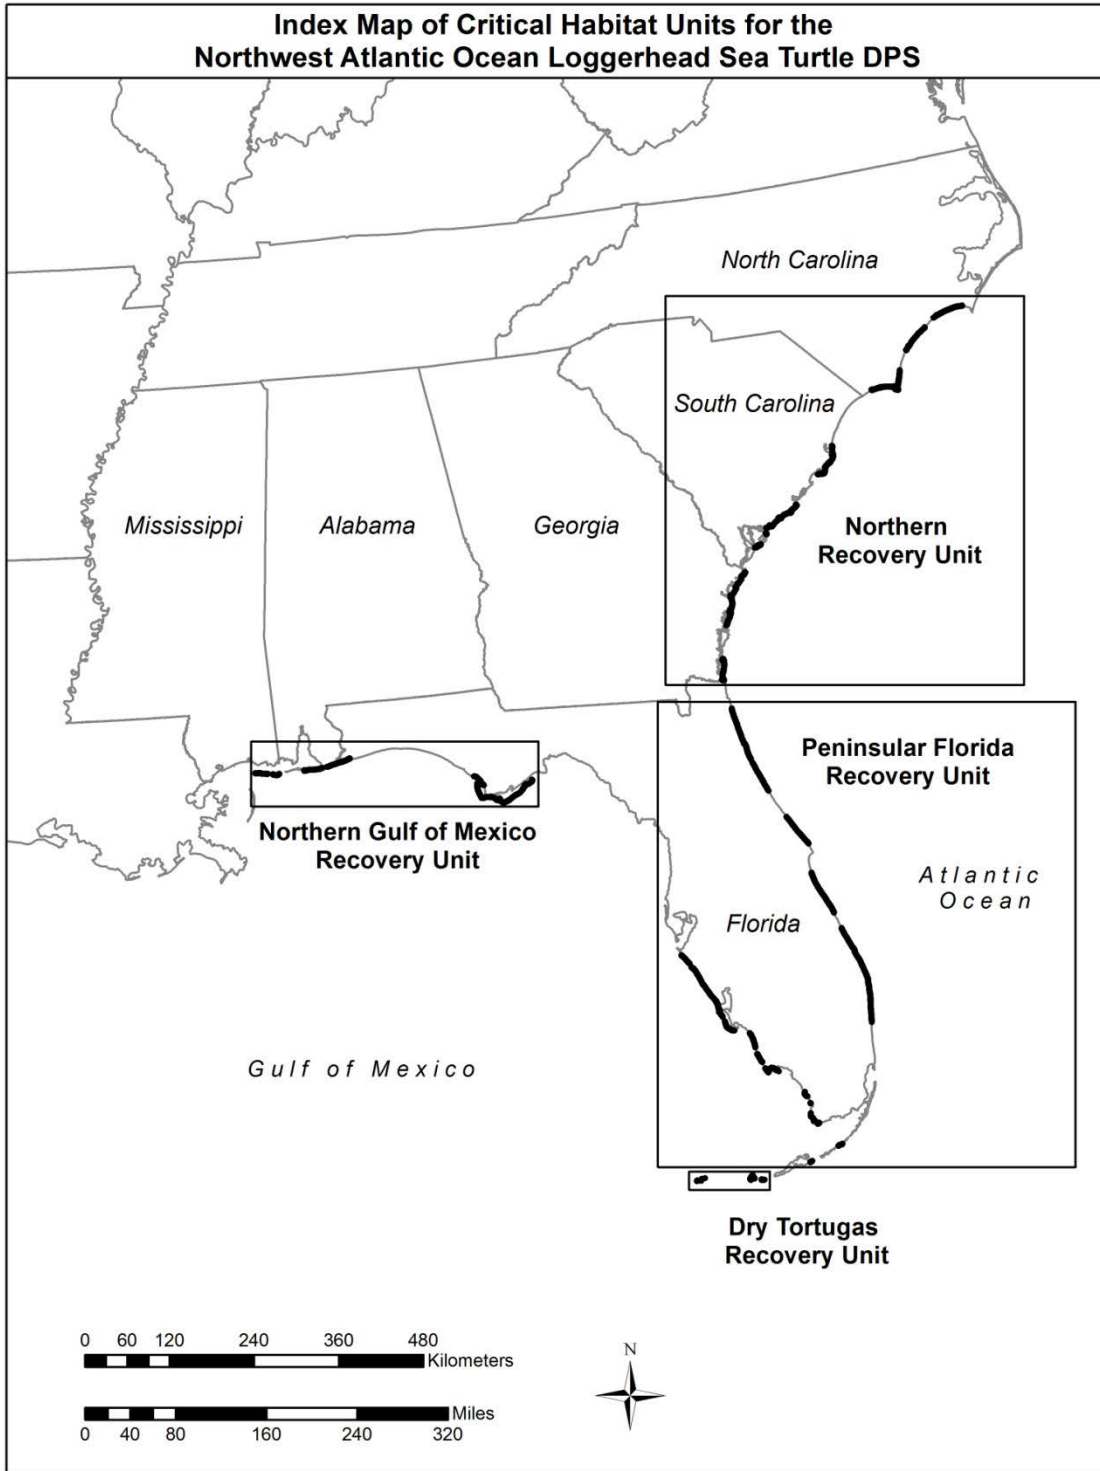

**Loggerhead Sea Turtle Northwest Atlantic Ocean Distinct Population Segment proposed  
Critical Habitat in the Terrestrial Environment  
Overview Maps**

**Index Map of the Northern Recovery Unit Critical Habitat for the Northwest Atlantic Ocean Loggerhead Sea Turtle DPS**

**Index Map of the Peninsula Florida Recovery Unit Critical Habitat  
for the Northwest Atlantic Ocean Loggerhead Sea Turtle DPS**

**Index Map of the Dry Tortugas Recovery Unit Critical Habitat  
for the Northwest Atlantic Ocean Loggerhead Sea Turtle DPS**

**Index Map of the Northern Gulf of Mexico Recovery Unit Critical Habitat  
for the Northwest Atlantic Ocean Loggerhead Sea Turtle DPS**