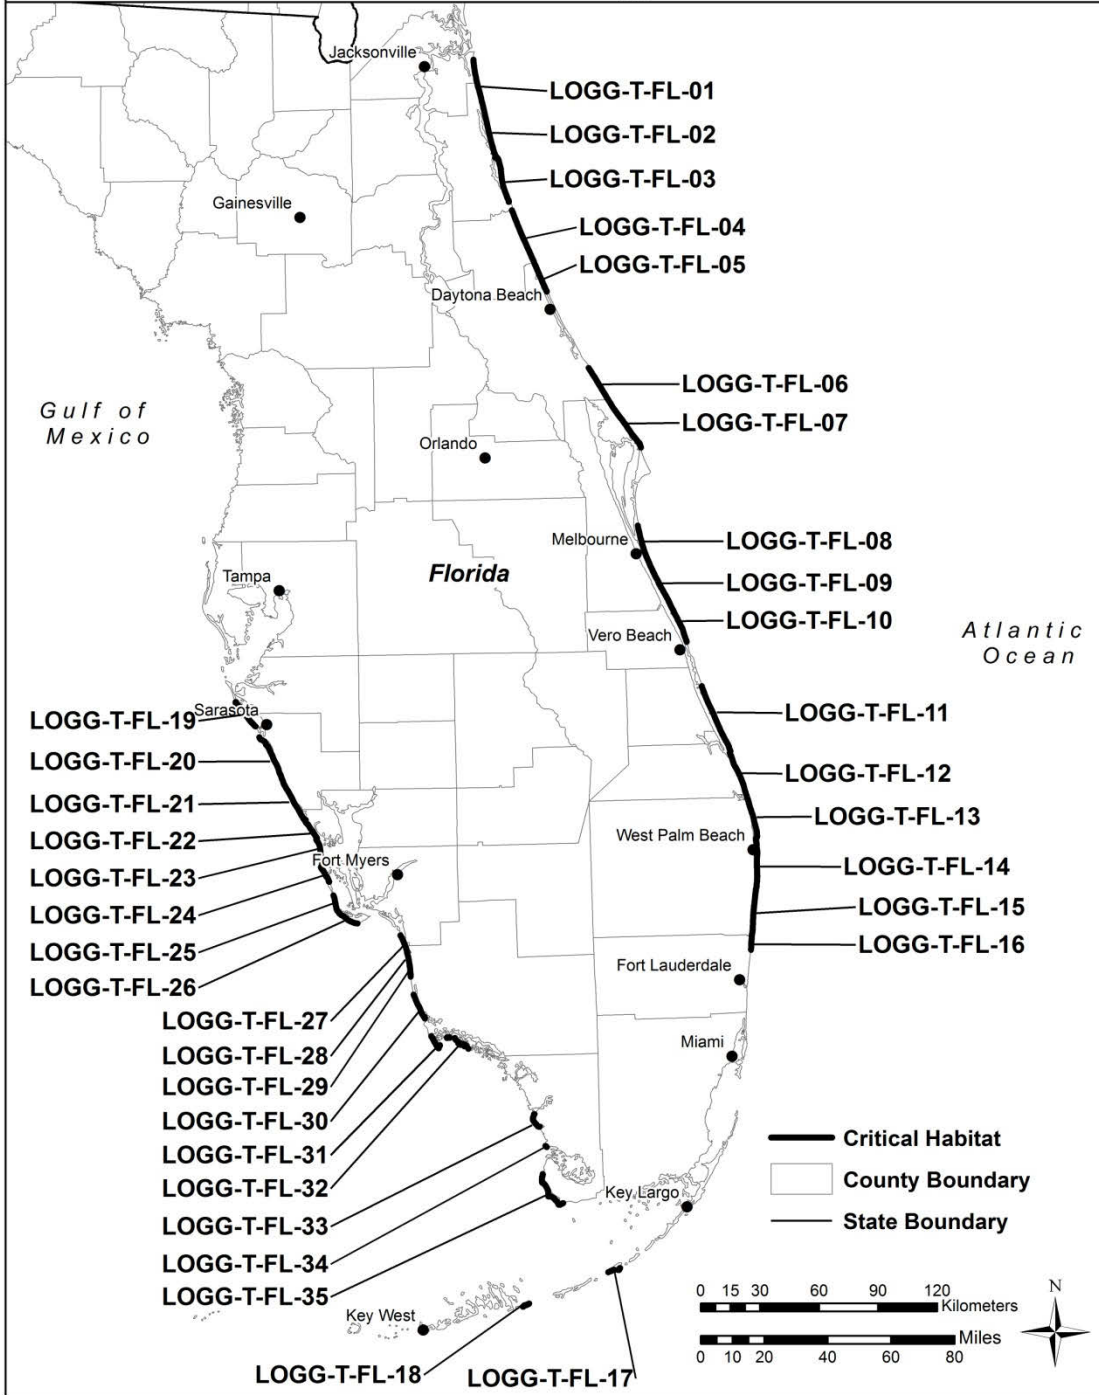

**Loggerhead Sea Turtle Northwest Atlantic Ocean Distinct Population Segment proposed  
Critical Habitat in the Terrestrial Environment  
Overview Maps**

**Index Map of the Northern Recovery Unit Critical Habitat for the Northwest Atlantic Ocean Loggerhead Sea Turtle DPS**

**Index Map of the Peninsula Florida Recovery Unit Critical Habitat  
for the Northwest Atlantic Ocean Loggerhead Sea Turtle DPS**

**Index Map of the Dry Tortugas Recovery Unit Critical Habitat  
for the Northwest Atlantic Ocean Loggerhead Sea Turtle DPS**

**Index Map of the Northern Gulf of Mexico Recovery Unit Critical Habitat  
for the Northwest Atlantic Ocean Loggerhead Sea Turtle DPS**