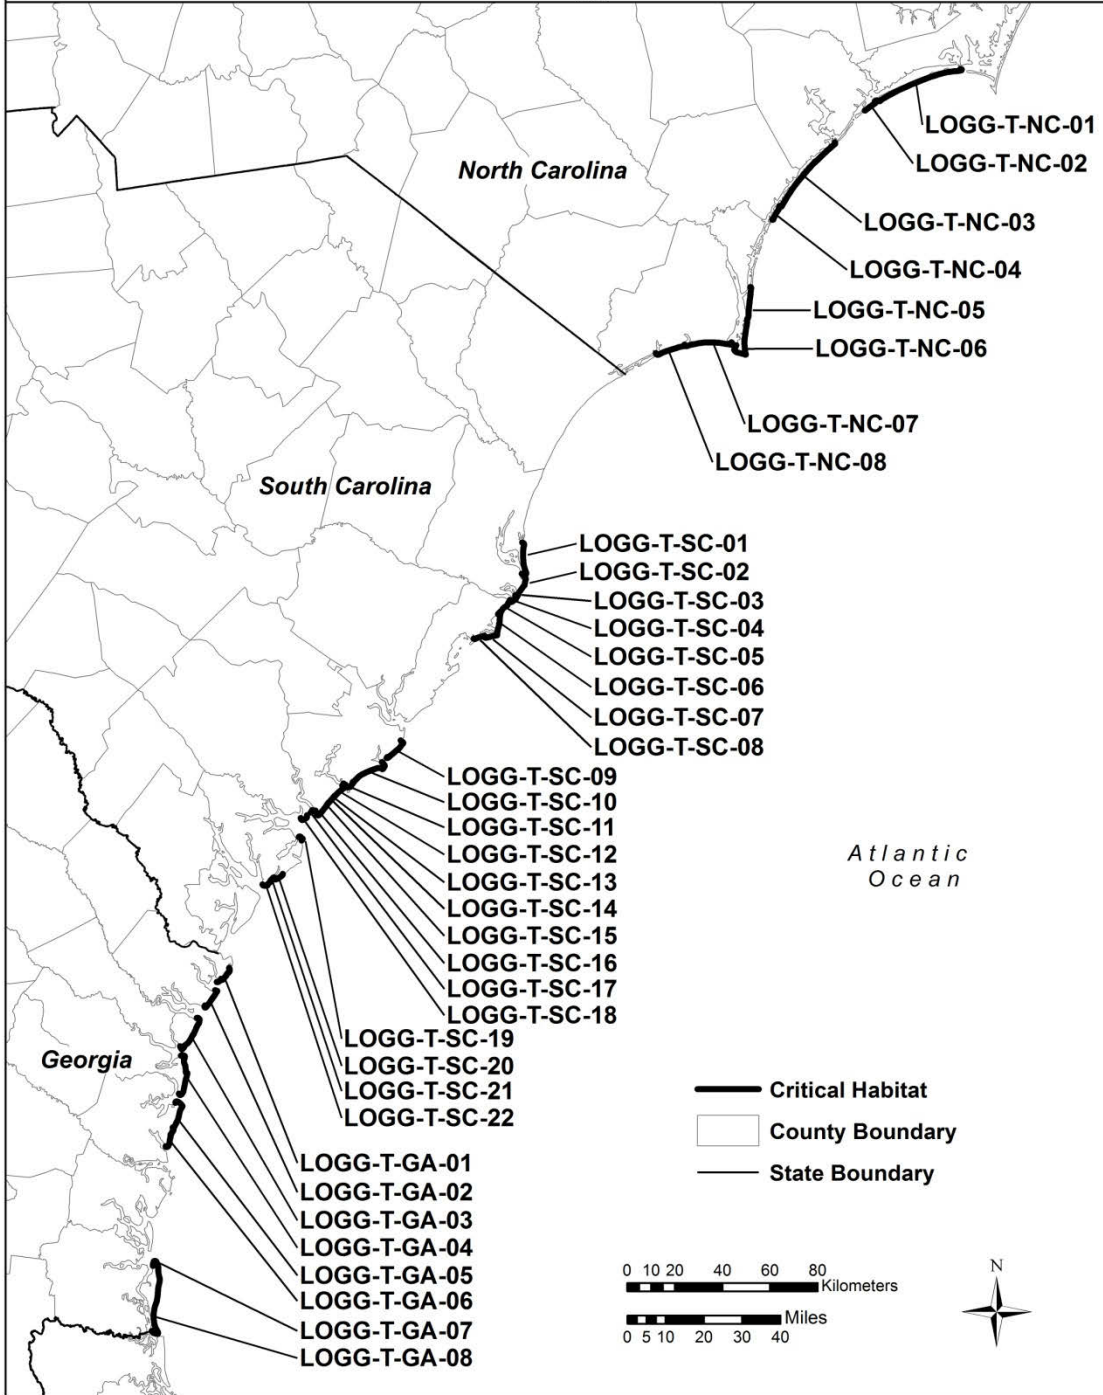

**Loggerhead Sea Turtle Northwest Atlantic Ocean Distinct Population Segment proposed  
Critical Habitat in the Terrestrial Environment  
Overview Maps**

**Index Map of the Northern Recovery Unit Critical Habitat for the Northwest Atlantic Ocean Loggerhead Sea Turtle DPS**

**Index Map of the Peninsula Florida Recovery Unit Critical Habitat  
for the Northwest Atlantic Ocean Loggerhead Sea Turtle DPS**

**Index Map of the Dry Tortugas Recovery Unit Critical Habitat  
for the Northwest Atlantic Ocean Loggerhead Sea Turtle DPS**

**Index Map of the Northern Gulf of Mexico Recovery Unit Critical Habitat  
for the Northwest Atlantic Ocean Loggerhead Sea Turtle DPS**